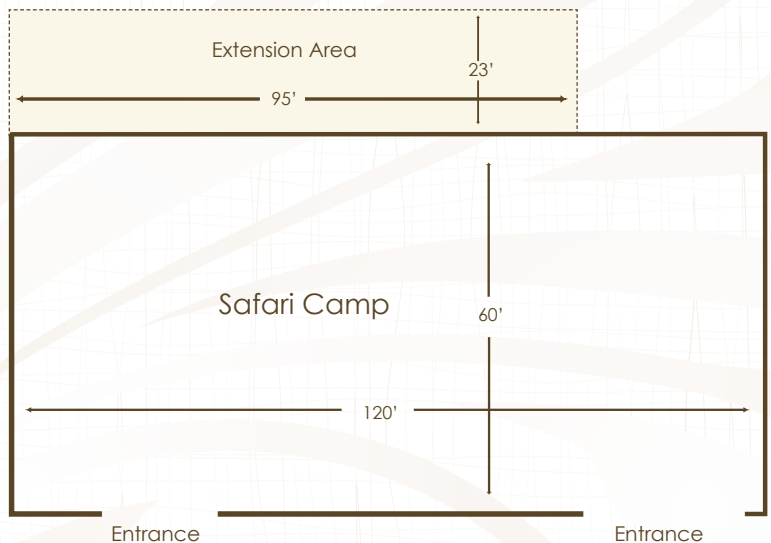

Safari Camp

SAFARI CAMP

Located in the heart of the Zoo close to Riverbanks Farm, Safari Camp is a purpose-built shelter designed for corporate and social events. During Zoo hours, the pavilion is most popular for corporate picnics, family reunions and birthday parties. By night, Safari Camp can be transformed into a chic event space ideal for college formals, product launches, holiday parties, and much, much more! Additional tenting enhancement options are available. Picnic tables (if app.), set up, clean up and an event manager are included.

Duration	Rate
Daytime (2 hours):	\$650
Daytime (9am-5pm):	\$1,250
Evening (4 hours):	\$1,950
Extra Hours:	Please ask

Please ask about our 'off-peak' rates or corporate loyalty scheme

Style	Capacity
Picnic Tables:	300
Banquet:	450
Theatre:	700
Reception:	800

A 20x80 extension area (tented or not) may be used, offering an extra 100 guest capacity

Enhancements

Ask us about ways to enhance your guests' experience in the Safari Camp.