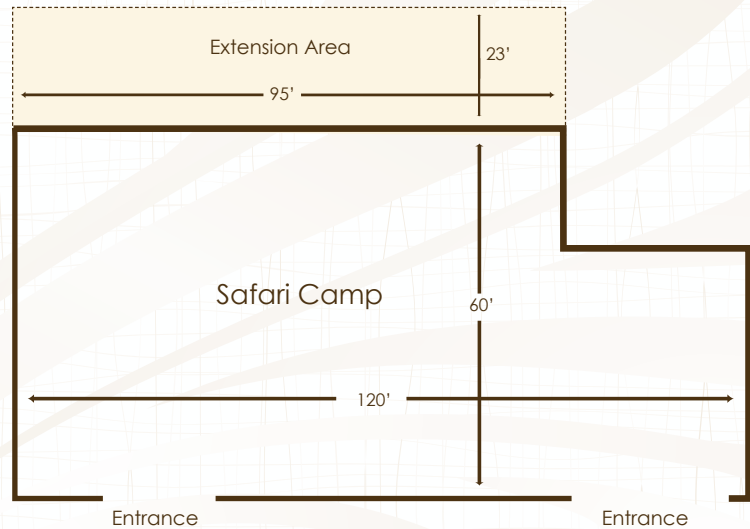

Safari Camp

SAFARI CAMP

Located in the heart of the Zoo close to Riverbanks Farm, Safari Camp is a purpose-built shelter designed for corporate and social events. During Zoo hours, the pavilion is most popular for corporate picnics, family reunions and birthday parties. By night, Safari Camp can be transformed into a chic event space ideal for college formals, product launches, holiday parties, and much, much more! Additional tenting enhancement options are available. Picnic tables (if app.), set up, clean up and an event manager are included.

Duration	Rate
Daytime (2 hours):	...
Daytime (9am-5pm):	...
Evening (4 hours):	...
Extra Hours:	...

Please contact us for current rates

Style	Capacity
Picnic Tables:	500
Banquet:	350
Theatre:	700
Reception:	800

A 20x80 extension area (tented or not) may be used, offering an extra 100 guest capacity

Enhancements

Marquee Conversion (6,600sq/ft)

Sidewalls (with windows)	\$1,050
Heaters (inc propane)	\$1,250
Astro Floor	\$3,700
Pipe & Drape (for interior walls)	\$2,300
Registration Tent, French Doors	\$500
Astro Floor (for Registration Tent)	\$250
Uplighter (w/ colored gel)	\$35 each